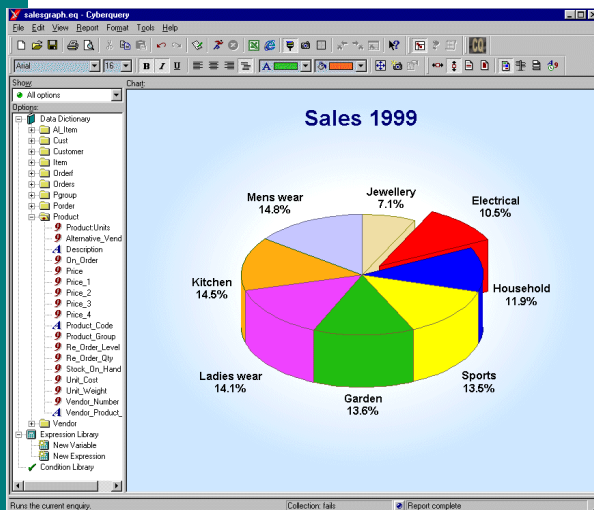

- Eliminates the burden of report writing and ad-hoc queries, freeing scarce IT manpower for other important tasks.
- Improves the responsiveness of your IT function and the quality of your systems.
- Helps your business managers and IT professionals work closely together.

"Cyberquery is probably the best solution to get your Progress applications delivering maximum value for your business."

Find out why tens of thousands of users worldwide have found Cyberquery to be one of the best investments you can make, and their reporting tool of choice.

Call us today.

© Copyright Cyberscience Corporation 2000. All rights reserved. Cyberscience, VCQ, Cyberquery, Visual Cyberquery and Cyberchart are registered trademarks of Cyberscience Corporation.

Progress is a registered trademark of Progress Software Corporation.

All other product names are trademarks or registered trademarks of their respective owners.

This document is subject to change without notice.

CQPR30082000a

www.cyberscience.com

Cyberscience Corporation

USA:
10065 East Harvard Avenue,
Suite 808, Denver,
Colorado 80231.
Tel: +1 303 745 3900
Fax: +1 303 745 3938

Europe:
Rawdon House, High Street,
Hoddesdon, Hertfordshire,
EN11 8BD, UK.
Tel: +44 1992 441111
Fax: +44 1992 442740

Australasia:
Pymble Corporate Park,
Level 2, Building 2,
20 Bridge Street, Pymble,
New South Wales 2073.
Tel: +61 2 9988 4800
Fax: +61 2 9440 8722