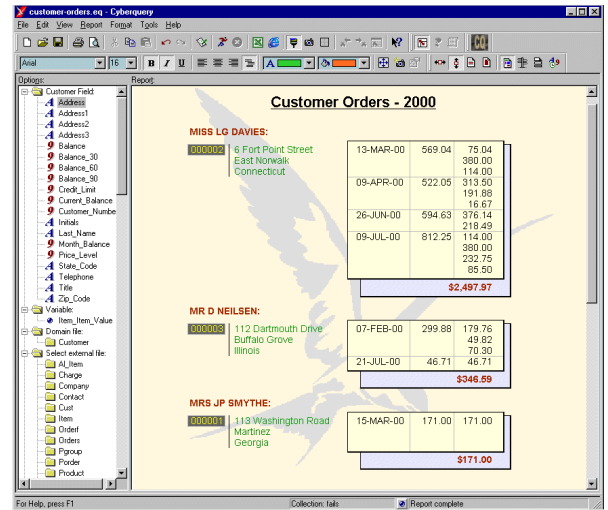

- Eliminates the burden of report writing and ad-hoc queries, freeing scarce IT manpower for other important tasks.
- Improves the responsiveness of your IT function and the quality of your systems.
- Helps your business managers and IT professionals work closely together.

"Cyberquery is probably the best solution to get your Progress applications delivering maximum value for your business."

Find out why tens of thousands of users worldwide have found Cyberquery to be one of the best investments you can make, and their reporting tool of choice.

Call us today.

© Copyright Cyberscience Corporation 2000. All rights reserved. Cyberscience, VCQ, Cyberquery, Visual Cyberquery and Cyberchart are registered trademarks of Cyberscience Corporation.

Progress is a registered trademark of Progress Software Corporation.

All other product names are trademarks or registered trademarks of their respective owners.

This document is subject to change without notice.

CQPR30082000a

www.cyberscience.com

Cyberscience Corporation

USA:
10065 East Harvard Avenue,
Suite 808, Denver,
Colorado 80231.
Tel: +1 303 745 3900
Fax: +1 303 745 3938

Europe:
Rawdon House, High Street,
Hoddesdon, Hertfordshire,
EN11 8BD, UK.
Tel: +44 1992 441111
Fax: +44 1992 442740

Australasia:
Pymble Corporate Park,
Level 2, Building 2,
20 Bridge Street, Pymble,
New South Wales 2073.
Tel: +61 2 9988 4800
Fax: +61 2 9440 8722