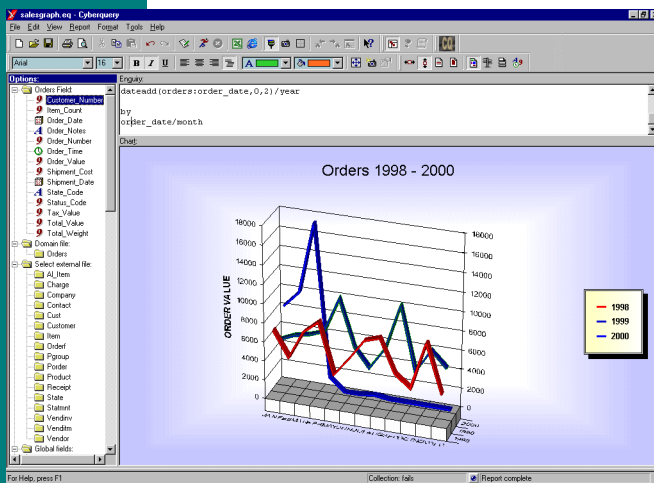

Let Cyberquery turbocharge your **PROGRESS** applications

Empower your key decision makers with fast, accurate information. Effective and timely decisions are vital to the success of your business: Cyberquery provides the information required.

Do you think **"I know the information is in there - it shouldn't be that hard to get at"?**

You're right. Cyberquery lets you access all the uniquely valuable information in your Progress applications when you want, how you want.

- Cyberquery is a major breakthrough which can double the value of your investment in your Progress applications.
- Cyberscience, the company behind Cyberquery, has spent over 20 years researching and eliminating the barriers to your valuable business information.

"It was only after we installed Cyberquery that our investment in new systems became worthwhile."

- Cyberquery supports all major computer systems, from UNIX to NT. Cyberquery provides the fastest way for you to access Progress, together with simultaneous access to SQL Server, Oracle, Informix On-line, MFCOBOL, C-ISAM and most others through a native interface.

ORDER DATE	1998			1999			2000		
	Sales Value $	Cost of Sale $	% Margin	Sales Value $	Cost of Sale $	% Margin	Sales Value $	Cost of Sale $	% Margin
JAN	7,002	3,564	49.3	5,346	2,698	49.5	8,264	4,157	49.7
FEB	4,461	2,265	49.2	8,055	3,118	49.6	9,881	4,941	50.0
MAR	7,402	3,739	49.5	6,361	3,250	49.9	17,245	8,690	49.6
APR	8,687	4,414	49.2	6,344	3,516	49.4	1,856	646	52.4
MAY	3,893	1,741	48.7	10,524	5,388	49.3	0	0	0.0
JUN	5,360	2,708	49.5	5,751	2,908	49.4	0	0	0.0
JUL	7,525	3,797	49.5	3,866	1,963	49.2	227	113	50.0
AUG	8,012	4,019	49.8	6,098	3,080	49.5	0	0	0.0
SEP	4,553	2,295	49.6	10,969	5,596	49.0	0	0	0.0
OCT	3,268	1,642	49.8	4,224	2,112	50.0	0	0	0.0
NOV	8,299	4,246	48.9	6,769	3,384	50.0	0	0	0.0
DEC	3,233	1,631	49.6	5,178	2,620	49.4	0	0	0.0
REPORT TOTAL	71,226	36,061	49.4	78,195	39,633	49.3	36,973	18,547	49.8